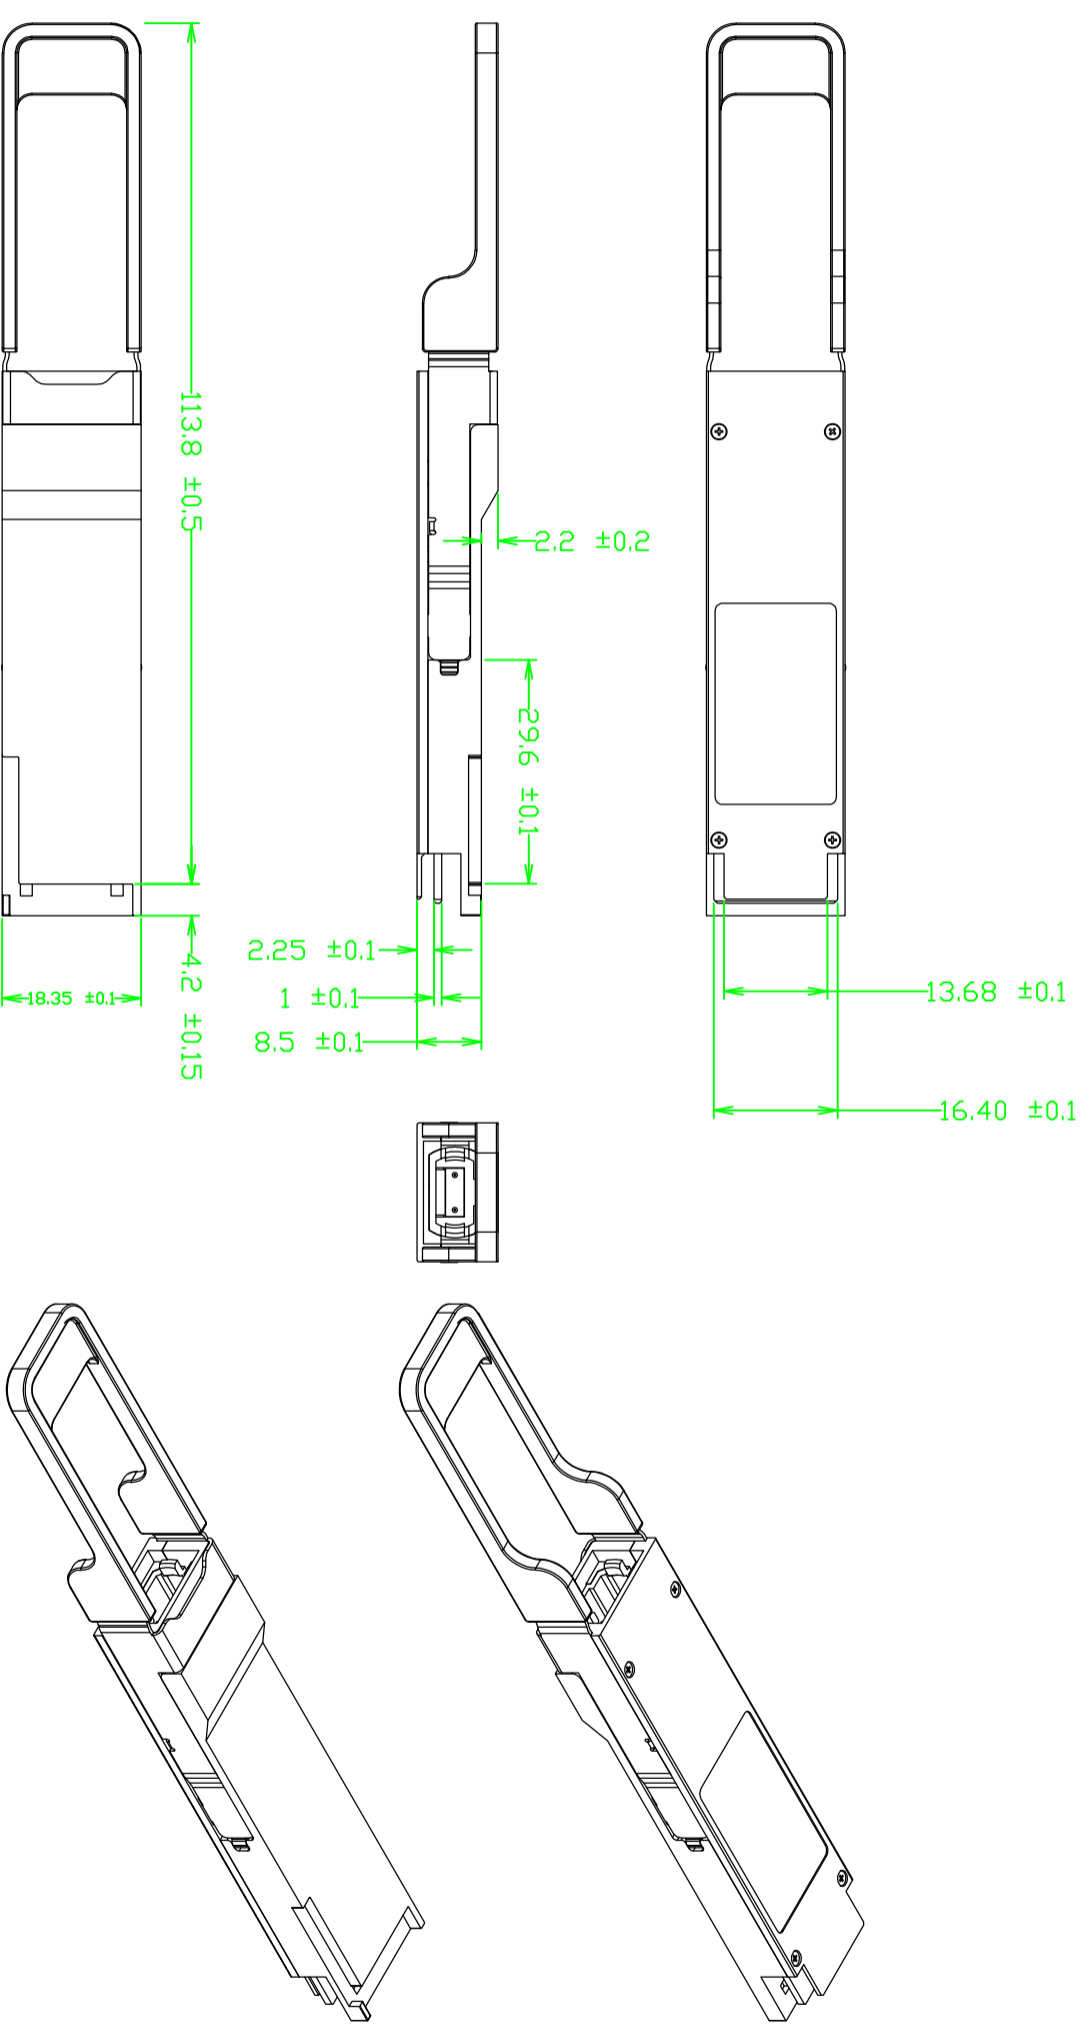

| REV | DATE     | QUANTITY | DESCRIPTION | CHARGE | SEC |
|-----|----------|----------|-------------|--------|-----|
| 01  | 2023/1/7 |          | 物産          | Soeda  | PE  |
|     |          |          |             |        |     |

|          |        |          |               |                   |       |
|----------|--------|----------|---------------|-------------------|-------|
| APPROVAL | SPEC   | SCALE    | PRODUCT NAME  | FXC Inc.          |       |
| MATERIAL | -      | 1:1      | QSF-P-40G-SR4 |                   |       |
| DRAWING  | FINISH | UNIT     | TITLE         | QSF-P-40G-SR4 外觀圖 |       |
|          | -      | MM       | DWG No.       | A3-E11-0103-01    | SHEET |
|          |        | DATE     |               |                   | 1/1   |
|          |        | 2023/1/7 |               |                   |       |